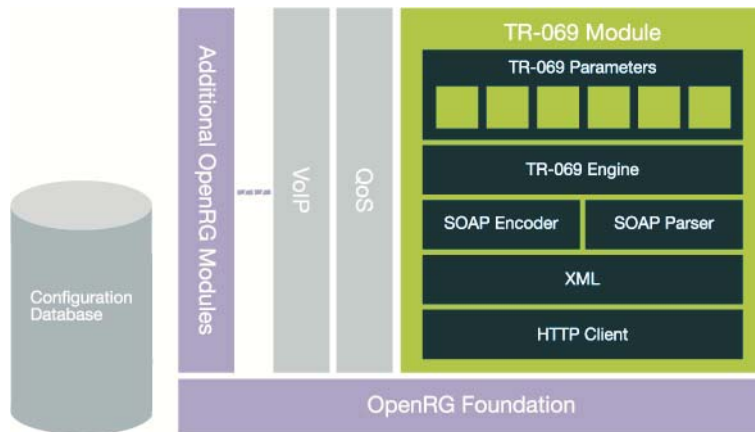

Jungo's TR-069 client resides in the residential gateway and provides management over a secure HTTP connection. It is fully integrated with Jungo's OpenRG product. OpenRG is the only independent software TR-069 implementation. This gives ODMs and OEMs the flexibility of hardware platform choice and allows service providers the flexibility of TR-069 management server choice. TR-069 is available as part of Jungo's market-leading gateway software platform, OpenRG™.

TR-069 client configuration parameter list:

- ACS settings
- Device parameter reporting
- LAN network settings
- LAN host device reporting
- WAN device settings
- LAN and WAN statistics
- Provisioning of core WAN connectivity settings
- Remote image upgrade
- Configuration file download

Jungo is the only independent TR-069 client software provider. Through strong partnerships with leading TR-069 ACS vendors, Jungo is uniquely positioned to provide true integrated TR-069 CPE capabilities.

Jungo is a member of the DSL Forum (www.dsforum.org) and the Home Gateway Initiative (HGI) (www.homegatewayinitiative.org) paving the way to a standardized digital home.

About Jungo

Jungo Software Technologies is a leading provider of digital home and office networking software. Jungo offers integrated reference designs for Home/SOHO and SMB gateways, storage devices, wireless and VoIP gateways enabling customers to simplify development cycles and provide the most innovative and cost effective home and office networking equipment. Jungo is a privately held company with corporate offices in San Jose, California, sales and support offices in Taiwan, USA and UK and an R&D center in Israel. Founded in 1998, Jungo's investors include Conexant Systems, Infineon Ventures, Intel Communications Fund, Partech International and Telesoft Partners. Find out more at www.jungo.com.

Jungo and OpenRG are trademarks of Jungo Software Technologies Inc. Other brands and names contained in this document are the property of their respective owners.

Email: openrg@jungo.com
www.jungo.com

Corporate Offices - USA

Jungo Software Technologies Inc.
3031 Tisch Way
Suite 1007
San Jose CA, 95128 USA
Phone: (408) 423-9540
Fax: (408) 423-9539

Europe

Jungo Ltd.
P.O. Box 162
Cranleigh, GU6 8ZS
United Kingdom
Phone: +44 1403-751704
Fax: +44 1403-751705

Asia

Jungo Ltd.
Suite 1104, 11F, 495,
Kuang Fu S.Rd, Taipei
Taiwan, 106
Phone: +886-2-8780-8000 x1104
Fax: +886-2-8725-7804

R&D Center

Jungo Ltd.
1 Hamachshev Street
P.O. Box 8493, Poleg
Netanya, 42504 Israel
Phone: +972-9-885-9365
Fax: +972-9-885-9366