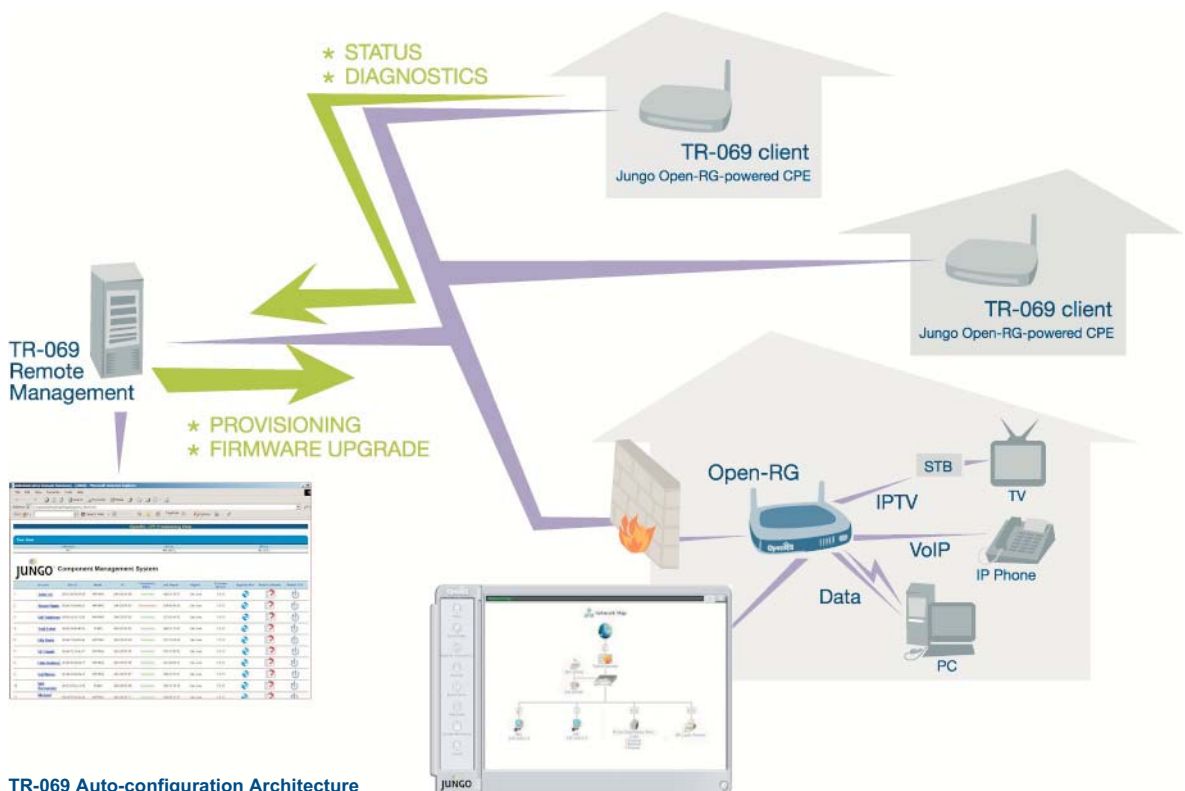

### DSL Forum CPE WAN management protocol

#### Overview

Telco operators around the world are realizing the huge potential of providing advanced services such as voice and video over their traditional network infrastructures. In order to provision and manage these advanced services while reducing support costs and customer churn, the operators are turning to remote management of residential gateways.

TR-069 is the DSL Forum's CPE WAN management protocol, which has become the de-facto standard for remote CPE management. TR-069 provides standardized remote device management for residential gateways. It provides the necessary framework for efficient, scalable and secure provisioning and support for a wide variety of broadband services, enabling the triple-play of data, voice and media services.

**TR-069 client configuration parameter list:**

- ACS settings
- Device parameter reporting
- LAN network settings
- LAN host device reporting
- WAN device settings
- LAN and WAN statistics
- Provisioning of core WAN connectivity settings
- Remote image upgrade
- Configuration file download